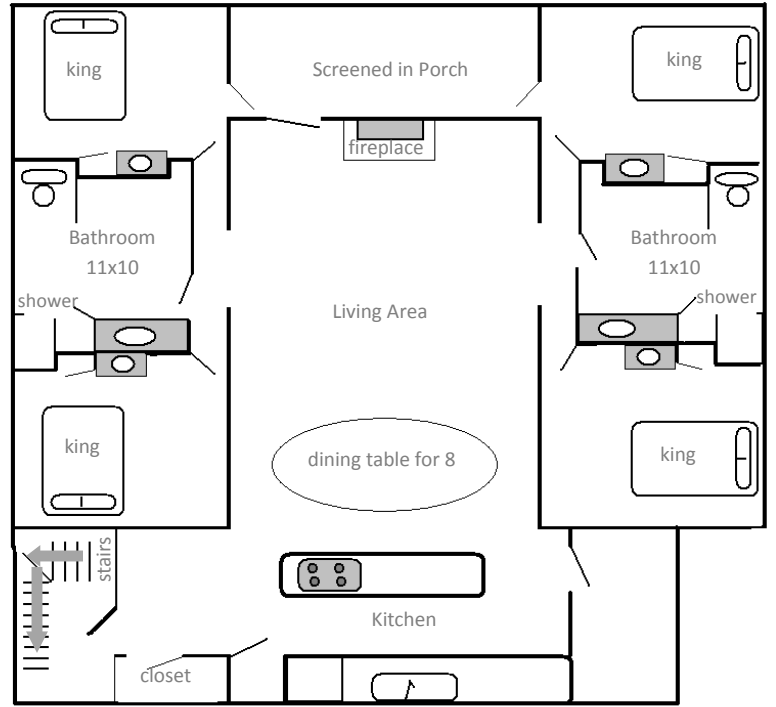

Main

Margre's Village # 52, 53

 Eugene T. Mahoney State Park
Cabin interiors and exteriors are subject to change.

DELUXE SIX BEDROOM (6DLX)