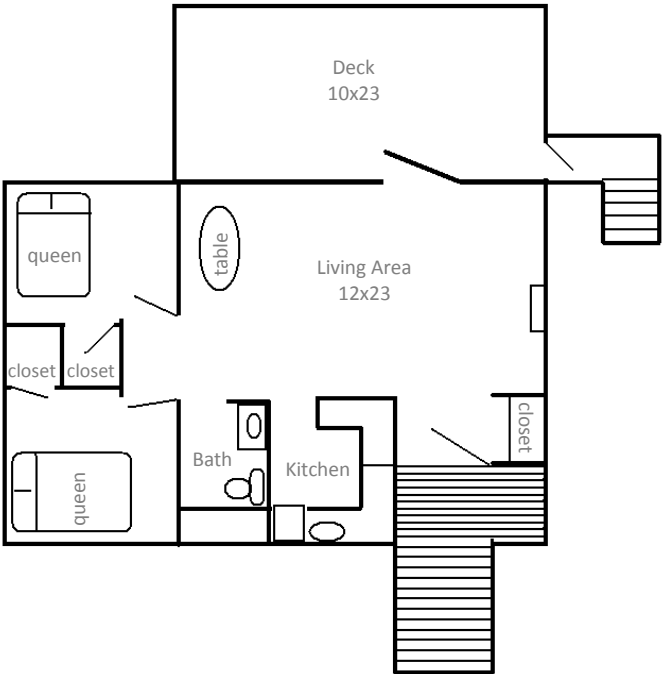

Standard 2 Bedroom (STD)

County Cork # 1
Running Deer # 34, 35, 37

Prairie Wolf # 23-25, 31