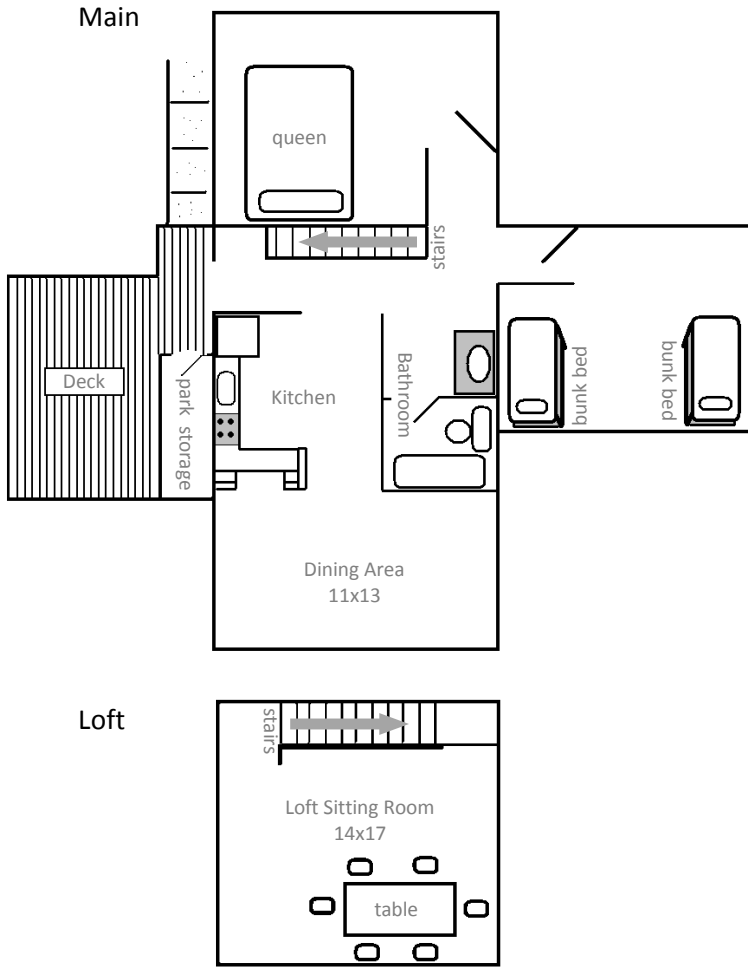

Treetop Cabins (TREE)

County Cork # 4, 7, 8

Prairie Wolf # 22, 28

World-Herald # 16, 20

Margre's Village # 43, 44, 45

Eugene T. Mahoney State Park

Cabin interiors and exteriors are subject to change.