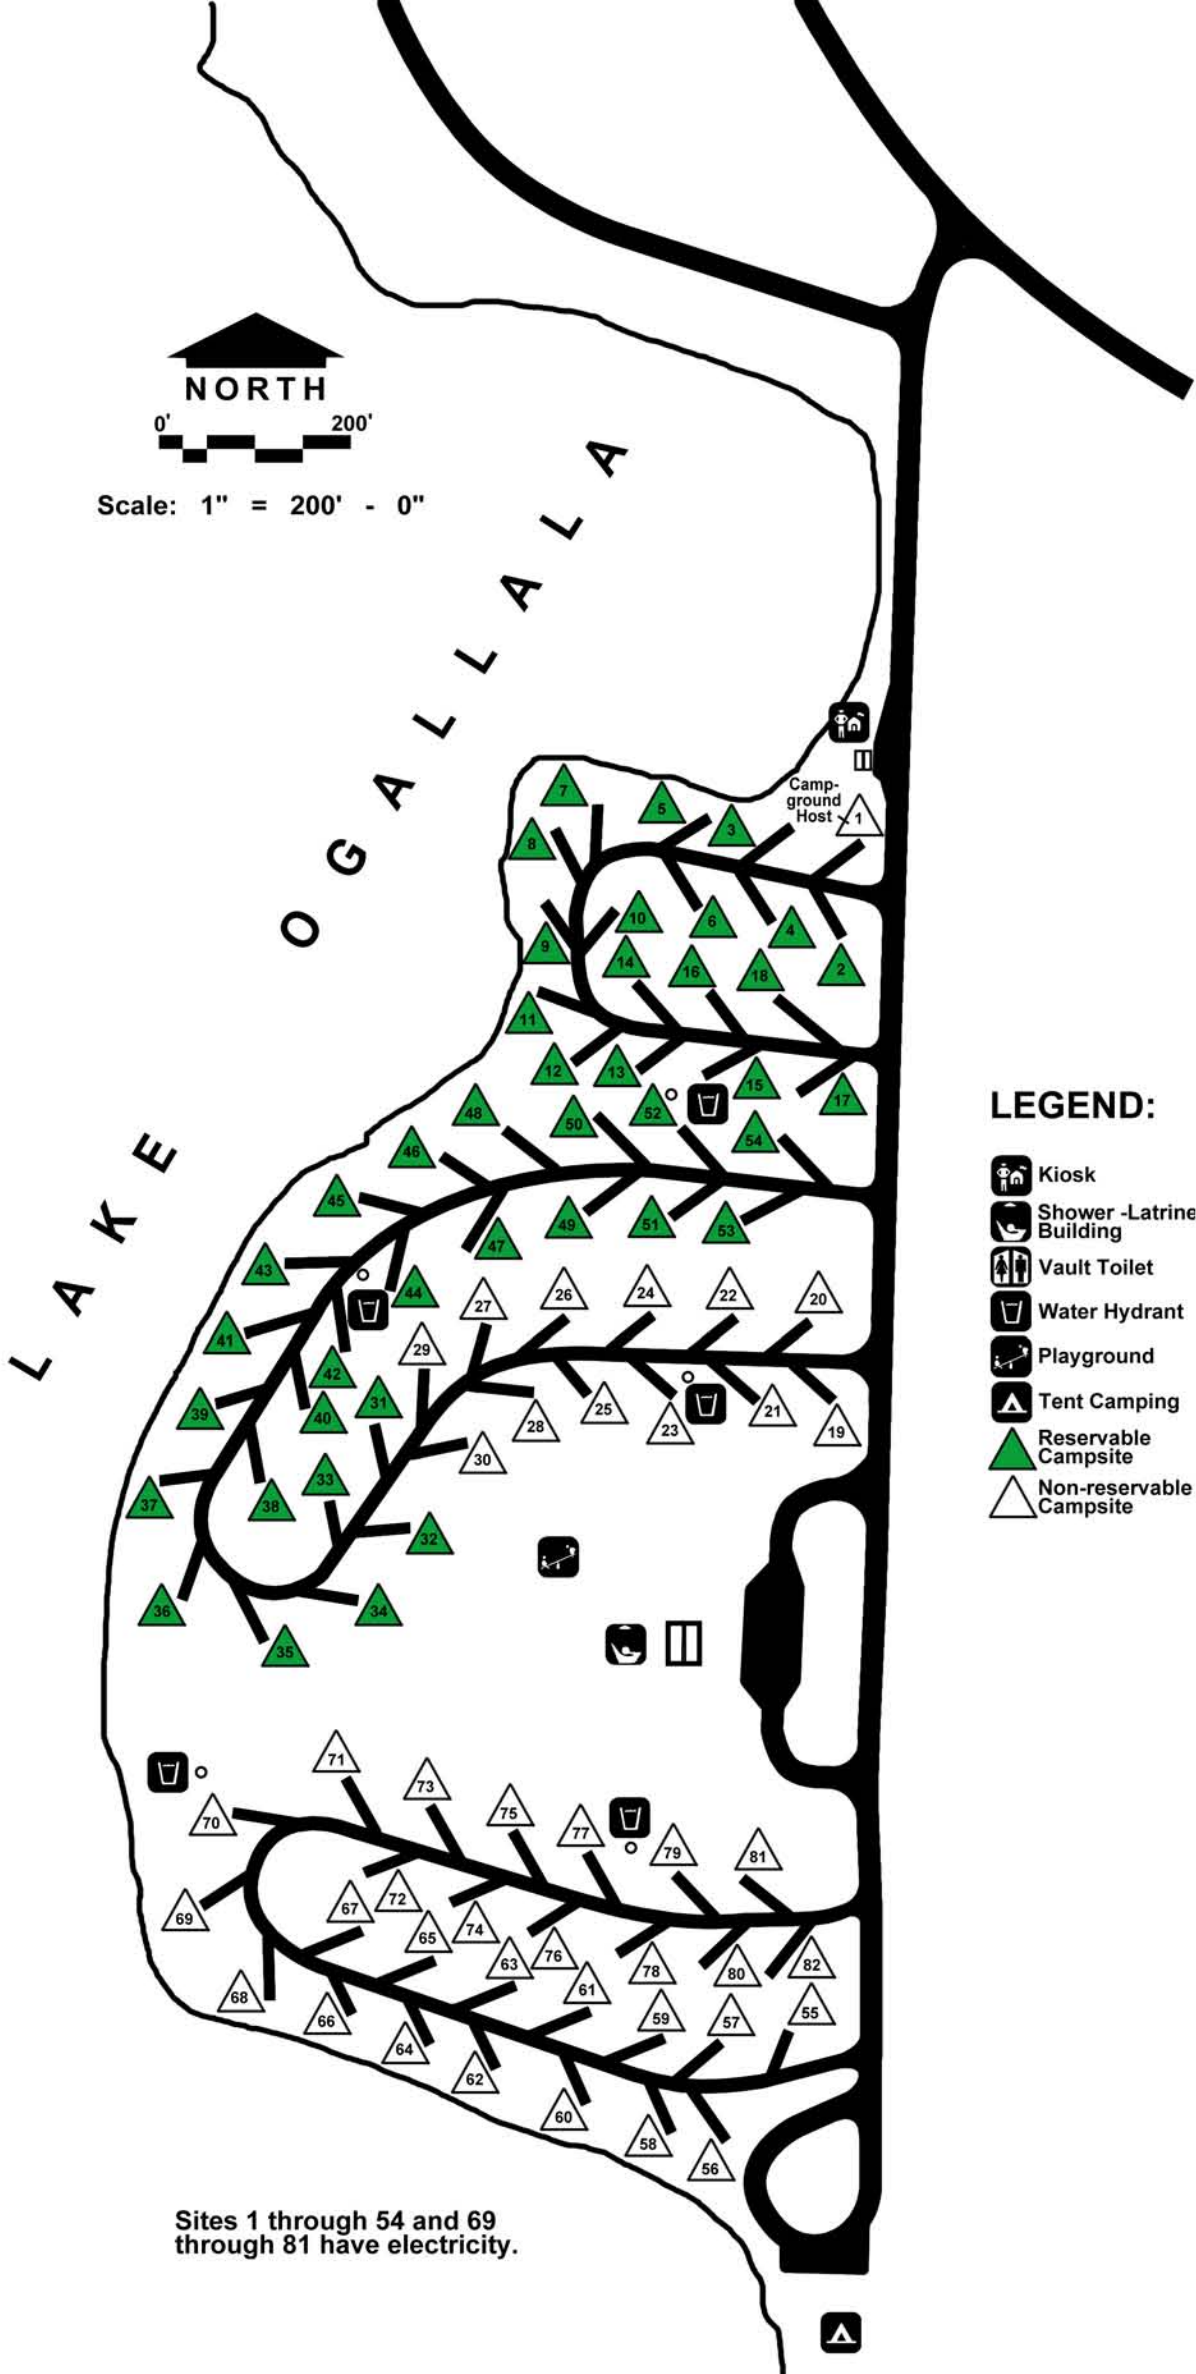

Scale: 1" = 200' - 0"

LEGEND:

-  Kiosk
-  Shower -Latrine Building
-  Vault Toilet
-  Water Hydrant
-  Playground
-  Tent Camping
-  Reservable Campsite
-  Non-reservable Campsite

Sites 1 through 54 and 69 through 81 have electricity.

LAKE OGALLALA CAMPGROUND

Lake McConaughy State Recreation Area
NEBRASKA GAME AND PARKS COMMISSION